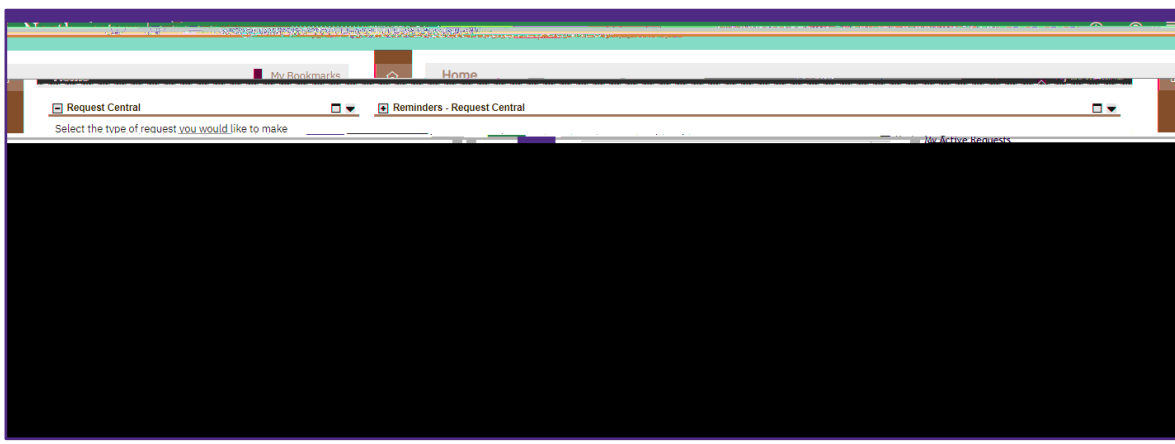

Provides guidance for locating Service Requests in Facilities Connect.

1 If you are looking for an _____ :

3 If you are looking for a , that is either (Review in Progress); (Not Approved); or is no longer active;

Locate the section.

Click on the button to open the full list.

4 To search for a specific :

Use the